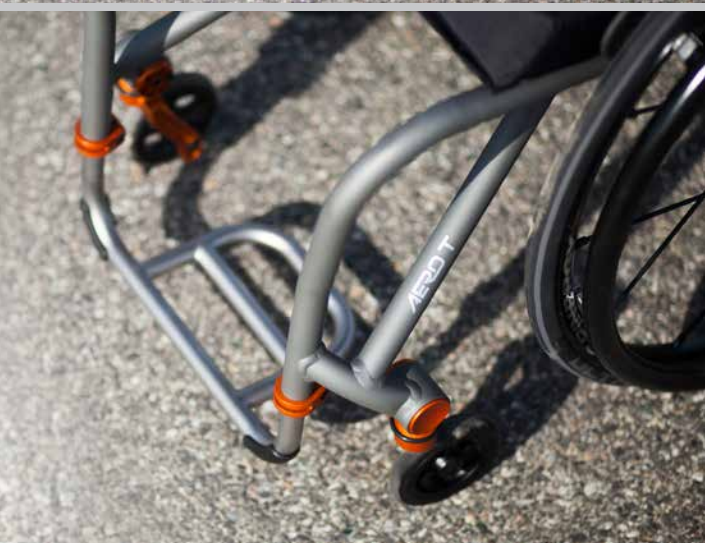

AERO T

PURE
GEOMETRY.

Take in the curves and lines of TiLite's most advanced aluminum chair. The Aero T's dual-tube frame minimizes weight while maximizing performance. Add to that full adjustability and TiFit, and you've got something special. It's all in the ride.

AERO T

TECHNICAL SPECIFICATIONS.

Frame Features	Aluminum Dual-Tube Rigid TiFit Full Adjustability
Frame Options	Titanium Frame Upgrade SuperLite Edition Heavy Duty Frame Power Adaptable Frame Reinforced Frame
Transport Weight*	12 lb.
Weight Limit	265 lb. Standard 350 lb. Heavy Duty
Total Chair Width*	23"
Seat Width	12" - 20"
Front Seat Width (Seat Taper)	3 Options
Seat Depth	12" - 20"
Front Seat Height	15" - 21"
Rear Seat Height	13" - 21"
Camber	0°, 2°, 4°, 6°, 8°, or 12°
Front Frame Angle	70°, 80°, 85°, or 90°
Footrest Width Options	Standard Taper or V-Front End
Center of Gravity Adjustment	5"
Front Wheels	23 Options
Rear Wheels	67 Options
Handrims	15 Options
Convenience	Folding Angle Adjustable Seat Back
Aesthetics	5 Aluminum Frame Finishes 16 Frame Colors 6 Color Anodize Packages 7 Ultrasuede Colors 8 Spinergy Wheel Colors
HCPCS Code	K0005
Warranty	Lifetime on Frame One Year on TiLite Components

*Weights and widths based on 16" x 16" chair with 0° camber, minimum rear wheel spacing and all standard features. Rear wheels are not included in transport weight. For reference, a pair of standard 24" rear wheels weighs 7.2 lb.

TIFIT. PERSONAL ERGONOMICS.

The difference between a TiFit® chair and all other chairs is that a TiFit chair is a wheeled prosthetic: Every frame is made to measure. The optimized fit of a TiFit chair brings unparalleled performance and function. You will feel the difference in everything you do.