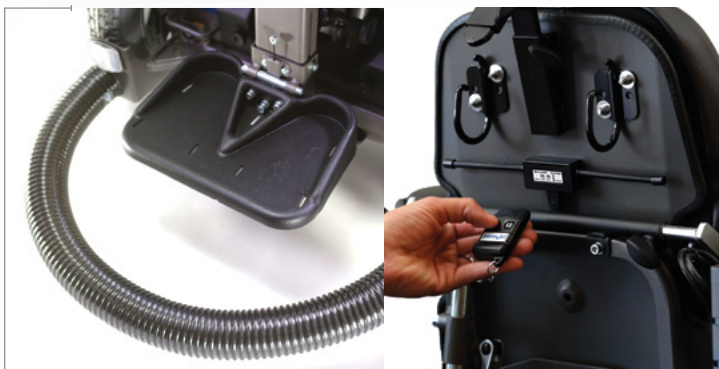

permobil
POWER WHEELCHAIRS

READY OR NOT...

Koala
MINIFLEX

Dynamite performance in a small package means you can safely go wherever the adventure takes you.

MINIFLEX POWER SEATING

Unique power seat elevation and tilt designed to provide valuable positioning and exceptional low seat to floor height.

PARENTAL APPROVED

Optional features such as front bumper and remote stop give any parent that extra piece of mind for their little explorer.

COLOR OPTIONS

SPECIFICATIONS

Maximum User Weight	80 lbs
Maximum Speed	4 mph
Range	15 mi*
Base Width	23"
Base Length	32"
Minimum Turning Radius	21"
Ground Clearance	2.5"
Recommended Battery Type	M40
Weight Including Batteries	226 lbs
Drive Electronics	R-Net
Maximum Slope	10° Up, 6° Down†