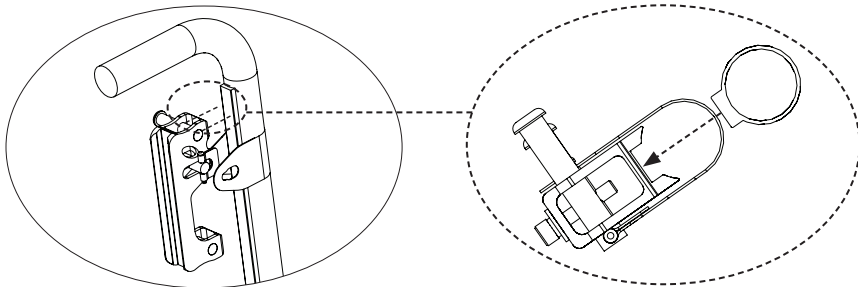

Back System

Large Back Cane Hardware

AGCCBA-LG-PR

Back System

Large Back Cane Hardware

AGCCBA-LG-PR

BACK CANE BRACKET COMPATIBILITY		Fits Back Cane Diameters
Circular		(A) >1.00 in. & ≤1.25 in. (>2.5 cm & ≤3.0 cm) (B) >1.00 in. & ≤1.25 in. (>2.5 cm & ≤3.0 cm)
Square Key*		(A) = 1.00 in. (2.5 cm)
		*(C) ≤0.125 in. (≤0.3 cm)** (D) ≤0.5 in. (≤1.3 cm)** **All measurements are approximate.

BACK CANE BRACKET COMPATIBILITY		Fits Back Cane Diameters
Circular		(A) >1.00 in. & ≤1.25 in. (>2.5 cm & ≤3.0 cm) (B) >1.00 in. & ≤1.25 in. (>2.5 cm & ≤3.0 cm)
Square Key*		(A) = 1.00 in. (2.5 cm)
		*(C) ≤0.125 in. (≤0.3 cm)** (D) ≤0.5 in. (≤1.3 cm)** **All measurements are approximate.