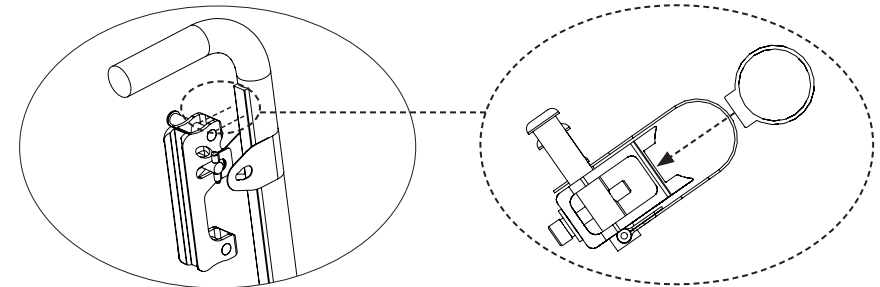

Back System

Large Back Cane Hardware

AGCCBA-LG-PR

Back System

Large Back Cane Hardware

AGCCBA-LG-PR

BACK CANE BRACKET COMPATIBILITY		Fits Back Cane Diameters
Circular		(A) >1.00 in. & ≤1.25 in. (>2.5 cm & ≤3.0 cm) (B) >1.00 in. & ≤1.25 in. (>2.5 cm & ≤3.0 cm)
Square Key*		(A) = 1.00 in. (2.5 cm)
		*(C) ≤0.125 in. (≤0.3 cm)** (D) ≤0.5 in. (≤1.3 cm)** **All measurements are approximate.

BACK CANE BRACKET COMPATIBILITY		Fits Back Cane Diameters
Circular		(A) >1.00 in. & ≤1.25 in. (>2.5 cm & ≤3.0 cm) (B) >1.00 in. & ≤1.25 in. (>2.5 cm & ≤3.0 cm)
Square Key*		(A) = 1.00 in. (2.5 cm)
		*(C) ≤0.125 in. (≤0.3 cm)** (D) ≤0.5 in. (≤1.3 cm)** **All measurements are approximate.